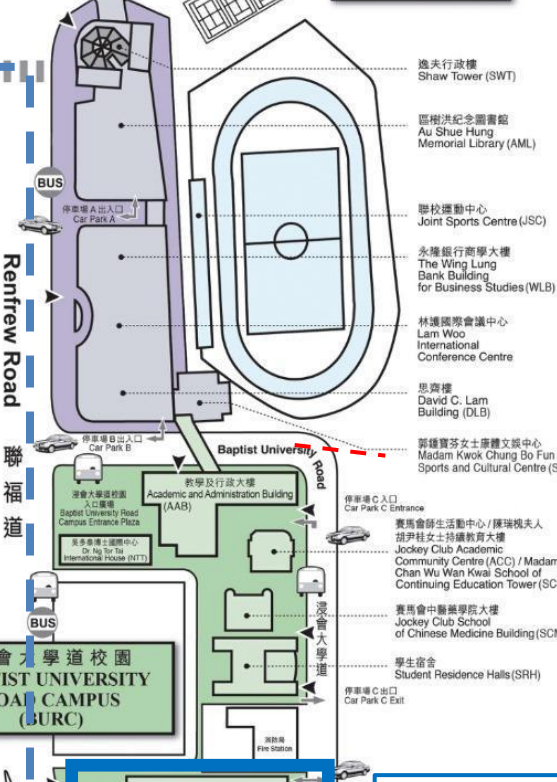

善衡校園
HO SIN HANG CAMPUS
(HSHC)

LMC
509,
512,
514

From
MTR

Legend 圖例

- 行人出入口
Pedestrian Entrance/Exit
- 車輛出入口
Vehicular Entrance/Exit
- 公共巴士站
Bus Stop
- 公共小巴站
Public Light Bus Stop
- 港鐵站
MTR Station

* 此兩座大樓的房間編號
英文字首均為AST
A common room code
AST is adopted to all the
rooms in these two buildings

往
九龍塘
港鐵站
To Kowloon
Tong
MTR Station

往
九龍塘
(沙福道)
公共交通
交匯處
To Kowloon
Tong
(Suffolk Road)
Public
Transport
Interchange

逸夫校園
SHAW CAMPUS
(SHAW)

CVA 105, 108, 109,
110, 112, 202, 203,
204, 205